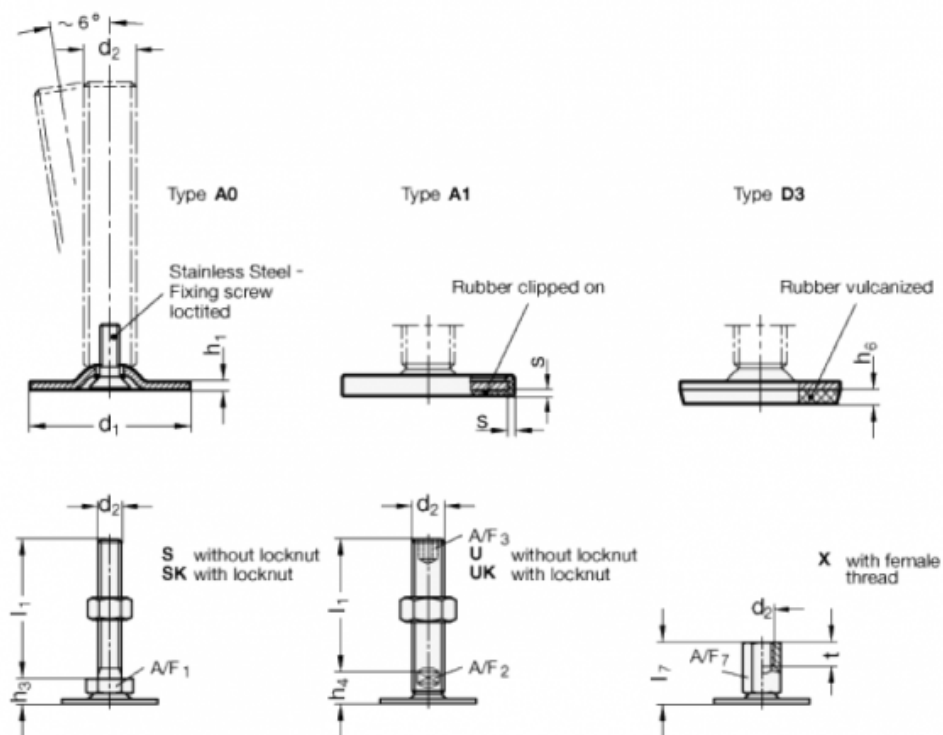

Article number: 204080M24150A0U

Description: E+G levelling foot
GN 40-80-M24-150-A0-U

Note: U Without nut, Hexagon socket at the top, Wrench flat at the bottom

Measures

A/F2 = 19
A/F3 = 12
d1 = 80
d2 = M24
h1 = 3
h4 = 21
h6 =
l1 = 150